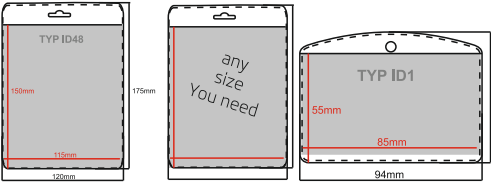

Badge Holders Soft