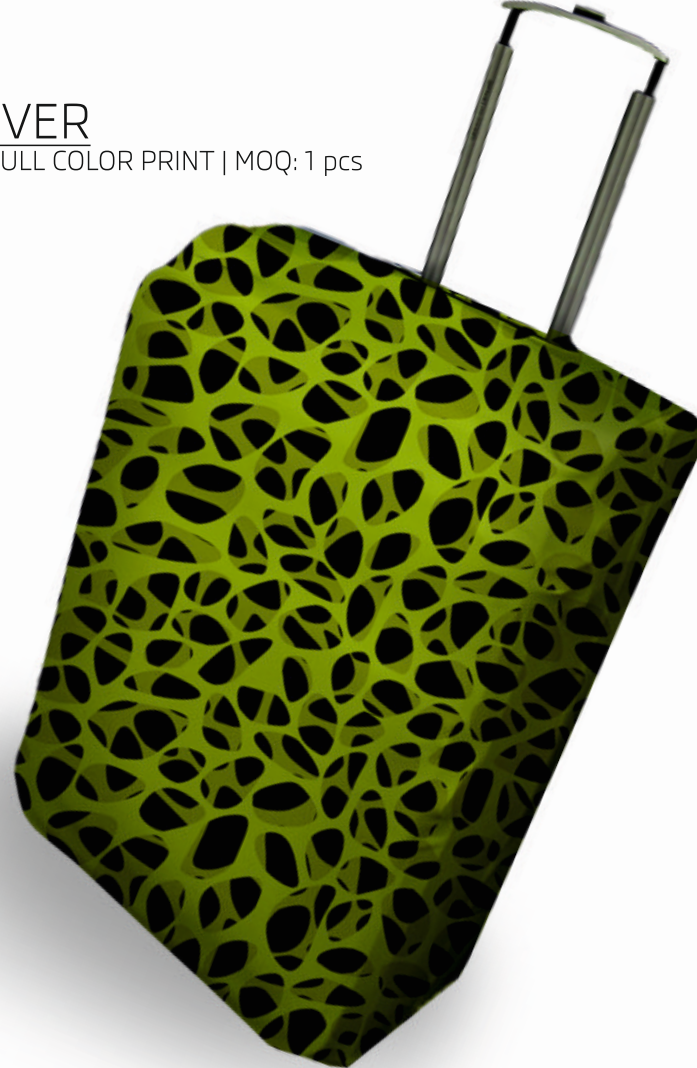

FULL COLOR PRINT | MOQ: 100 pcs

id. **6.71** **FLIP FLOP**
FULL COLOR PRINT | MOQ: 5 pcs

id. **6.73** SACO BAG

FULL COLOR PRINT | No MOQ

id. **5.43** LUGGAGE BELT

FULL COLOR PRINT | MOQ: 100 pcs

id. **6.612** YOUR SHAPE PILLOW

FULL COLOR PRINT | No MOQ

id. **6.60** LITTLE ME PILLOW
FULL COLOR PRINT | No MOQ

id. **6.76** LUGGAGE CASE COVER

SIZE 56x37x20cm / 68x46x23cm / 79x53x27cm FULL COLOR PRINT | MOQ: 1 pcs

id. **6.75** TRAVEL NECK PILLOW

FULL COLOR PRINT | MOQ: 100 pcs

id. **5.53** SPORT BEANIE

FULL COLOR PRINT | MOQ: 100 pcs

id. **6.77** SPORT SCARF

FULL COLOR PRINT | MOQ: 10 pcs

id. **6.23** MIRROR CAR COVER

FULL COLOR PRINT | MOQ: 100 pcs