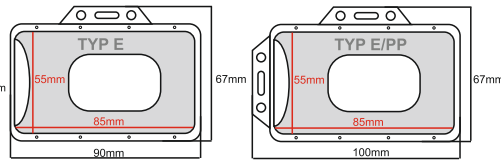

Badge Holders Plastic